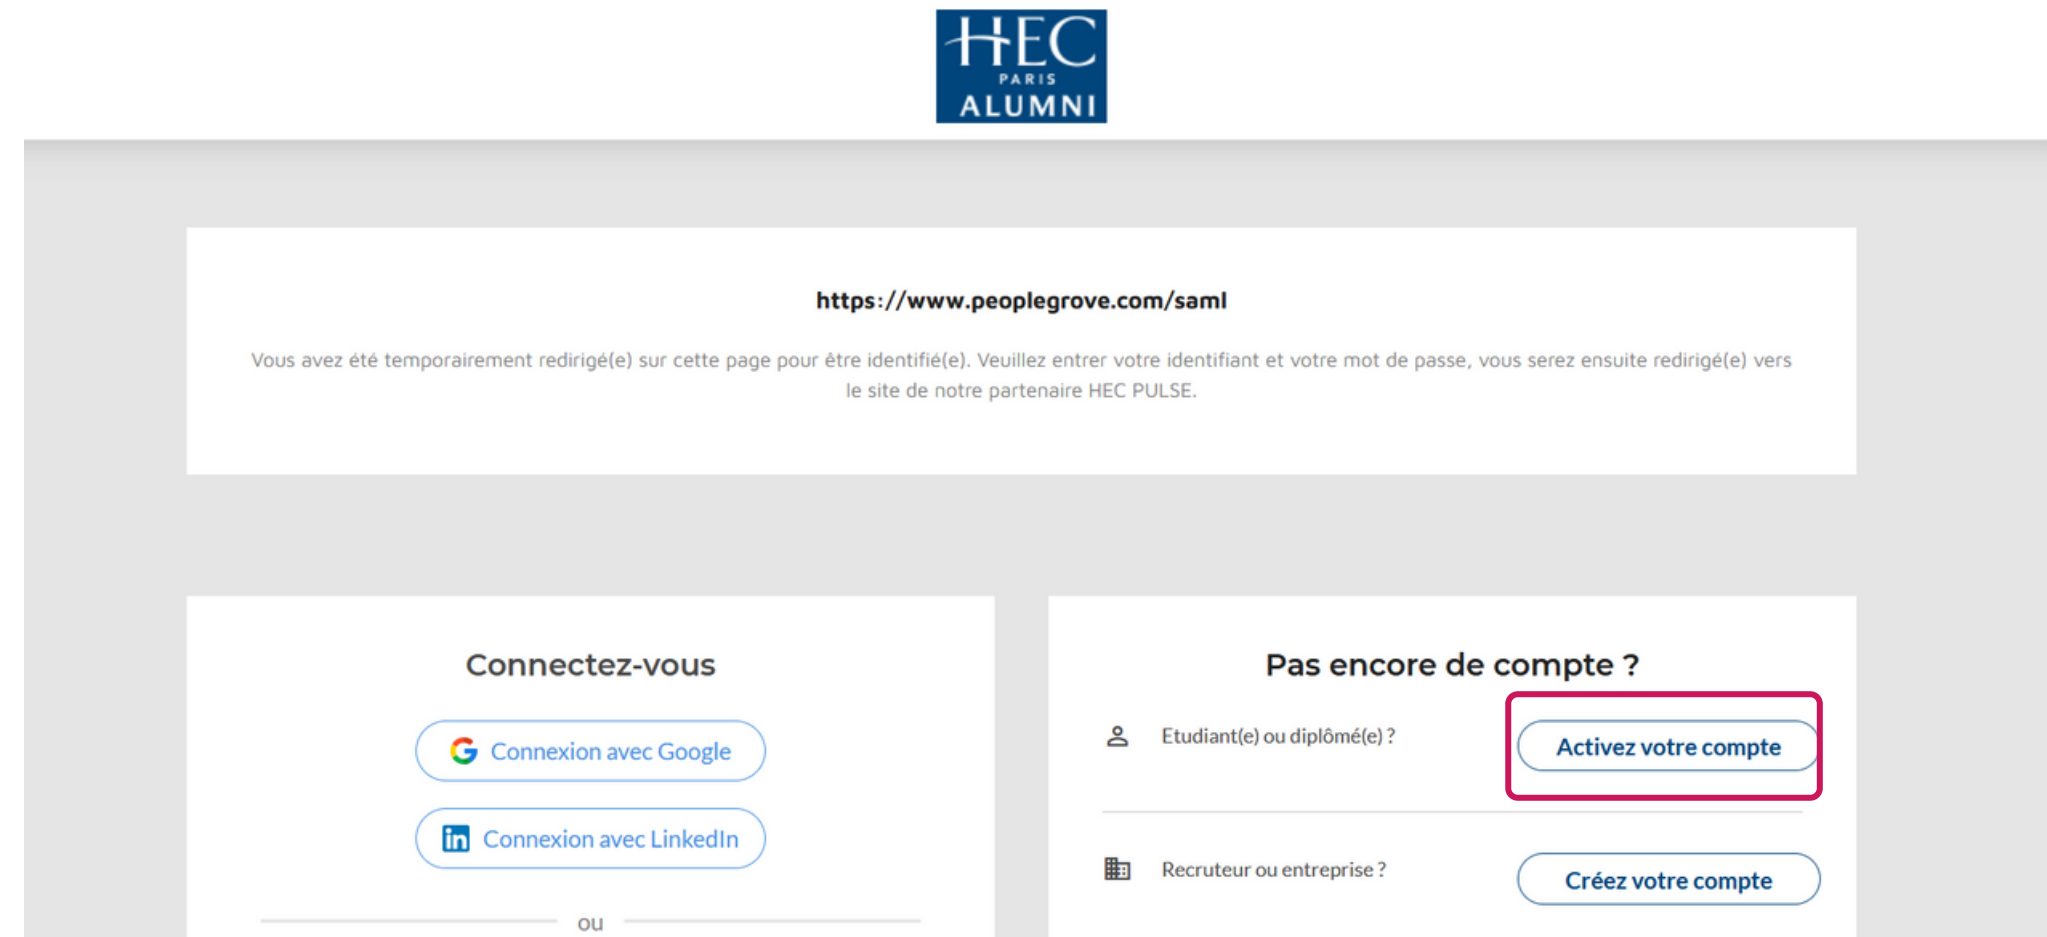

ACTIVATE YOUR ACCOUNT

Fill out your first name, surname and date of birth. You will then have to answer to a few questions.

Questions will take about 7 minutes to answer.

Please note that you can quit the sign up process at any time and come back later.